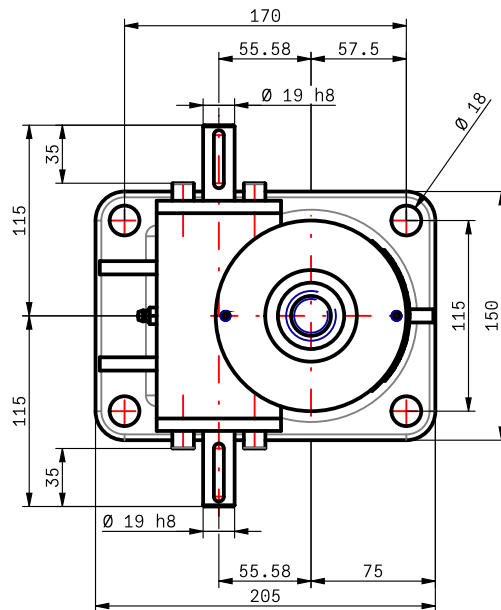

Configured Product - Dynamic 3D Content

CONFIGURED DATA SHEET

Upright, Translating

MODEL: EMT0050-U001100-0457-EB00-0000

Note: All dimensions in mm unless otherwise stated

www.powerjacks.com
sales@powerjacks.com

Tel: +44 (0) 1224 968968

Power Jacks Limited
Kingshill Commercial Park
Prospect Road, Westhill
Aberdeenshire, AB32 6FP
Scotland (UK)

Registered in Scotland No.103849
VAT number: GB 470 9558 17