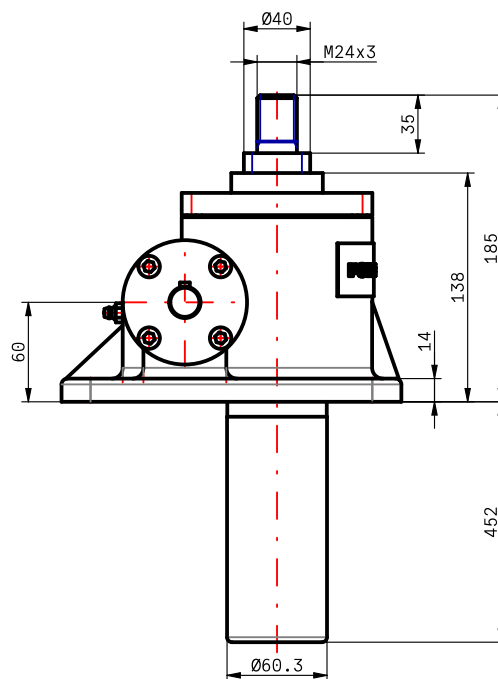

MODEL: EMT0050-U001100-0457-EB00-0000

Note: All dimensions in mm unless otherwise stated

www.powerjacks.com
sales@powerjacks.com

Tel: +44 (0) 1224 968968

Power Jacks Limited
Kingshill Commercial Park
Prospect Road, Westhill
Aberdeenshire, AB32 6FP
Scotland (UK)

Registered in Scotland No.103849
VAT number: GB 470 9558 17

CONFIGURED DATA SHEET

Upright, Translating

MODEL: EMT0050-U001100-0457-EB00-0000

CONFIGURATION SUMMARY

Product Code	EMT0050-U001100-0457-EB00-0000
Gearbox Feature -1	None
Gearbox Feature -2	None
Gear Ratio	6:1
Lifting Screw Lead	Option 1 Lead - Right Hand(Standard)
Worm Shaft Type	Standard Material
Stroke (mm)	457
Worm Shaft Ends	Both
Screw End Fitting	Threaded
Gearbox Mounting	Base Mount
Lifting Screw Material	Standard
Lifting Screw Covers	Cover Pipe and No Bellows Boot
Drive Type	None
Mounting Kit for Limit Switches and Stop Nut	None
Paint Lubricant Seals	Standard Paint, Lubricant and Seals