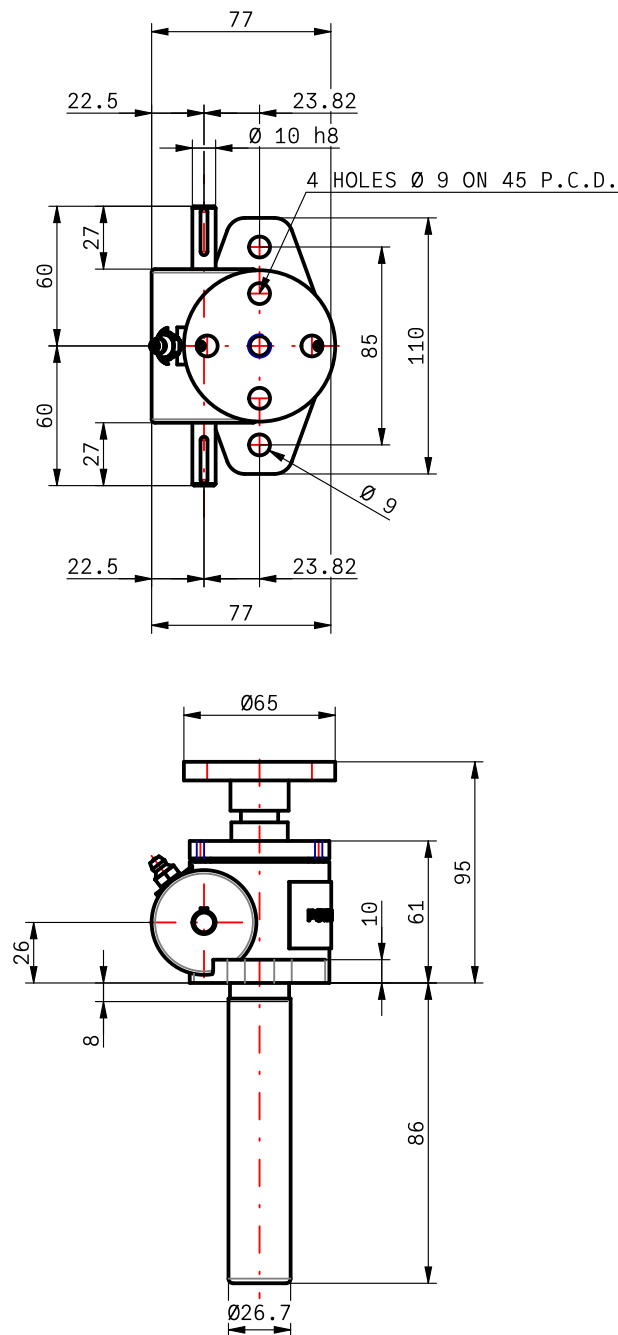

# POWERJACKS

PRECISION ACTUATION

Upright, Translating

**MODEL:** EMT0005-U001100-0077-TB00-0000

Product Image

Configured Product Image

Configured Product - Dynamic 3D Content

[www.powerjacks.com](http://www.powerjacks.com)  
[sales@powerjacks.com](mailto:sales@powerjacks.com)

# CONFIGURED DATA SHEET

Upright, Translating

**MODEL:** EMT0005-U001100-0077-TB00-0000

Note: All dimensions in mm unless otherwise stated

[www.powerjacks.com](http://www.powerjacks.com)  
[sales@powerjacks.com](mailto:sales@powerjacks.com)

## CONFIGURATION SUMMARY

Product Code	EMT0005-U001100-0077-TB00-0000
Gearbox Feature - 1	None
Gearbox Feature - 2	None
Gear Ratio	5:1
Lifting Screw Lead	Option 1 Lead - Right Hand(Standard)
Worm Shaft Type	Standard Material
Stroke (mm)	77
Worm Shaft Ends	Both
Screw End Fitting	Top plate
Gearbox Mounting	Base Mount
Lifting Screw Material	Standard
Lifting Screw Covers	Cover Pipe and No Bellows Boot
Drive Type	None
Mounting Kit for Limit Switches & Stop Nuts	None
Paint - Lubricant -Seals	Standard Paint, Lubricant and Seals