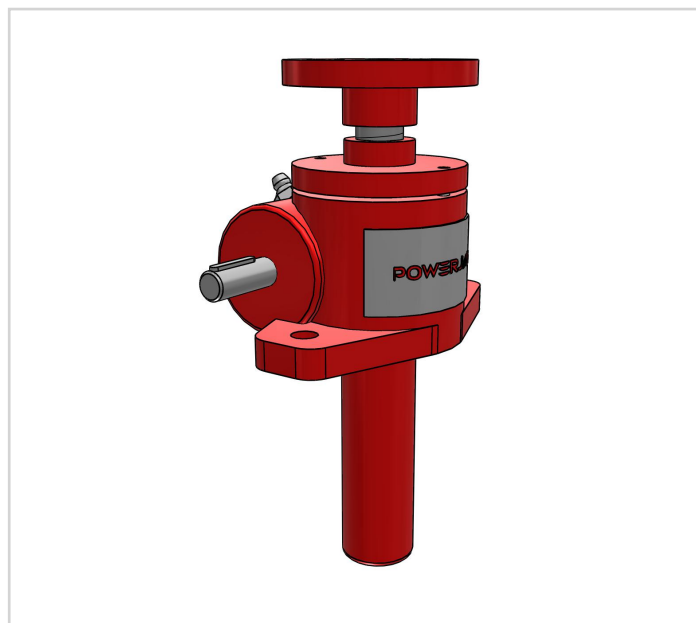

# POWERJACKS

PRECISION ACTUATION

Upright, Translating

**MODEL:** EMT0005-U001100-0077-TB00-0000

Product Image

Configured Product Image

Configured Product - Dynamic 3D Content

[www.powerjacks.com](http://www.powerjacks.com)  
[sales@powerjacks.com](mailto:sales@powerjacks.com)

# CONFIGURED DATA SHEET

Upright, Translating

**MODEL:** EMT0005-U001100-0077-TB00-0000

Note: All dimensions in mm unless otherwise stated

[www.powerjacks.com](http://www.powerjacks.com)  
[sales@powerjacks.com](mailto:sales@powerjacks.com)

## CONFIGURATION SUMMARY

Product Code	EMT0005-U001100-0077-TB00-0000
Gearbox Feature - 1	None
Gearbox Feature - 2	None
Gear Ratio	5:1
Lifting Screw Lead	Option 1 Lead - Right Hand(Standard)
Worm Shaft Type	Standard Material
Stroke (mm)	77
Worm Shaft Ends	Both
Screw End Fitting	Top plate
Gearbox Mounting	Base Mount
Lifting Screw Material	Standard
Lifting Screw Covers	Cover Pipe and No Bellows Boot
Drive Type	None
Mounting Kit for Limit Switches & Stop Nuts	None
Paint - Lubricant -Seals	Standard Paint, Lubricant and Seals